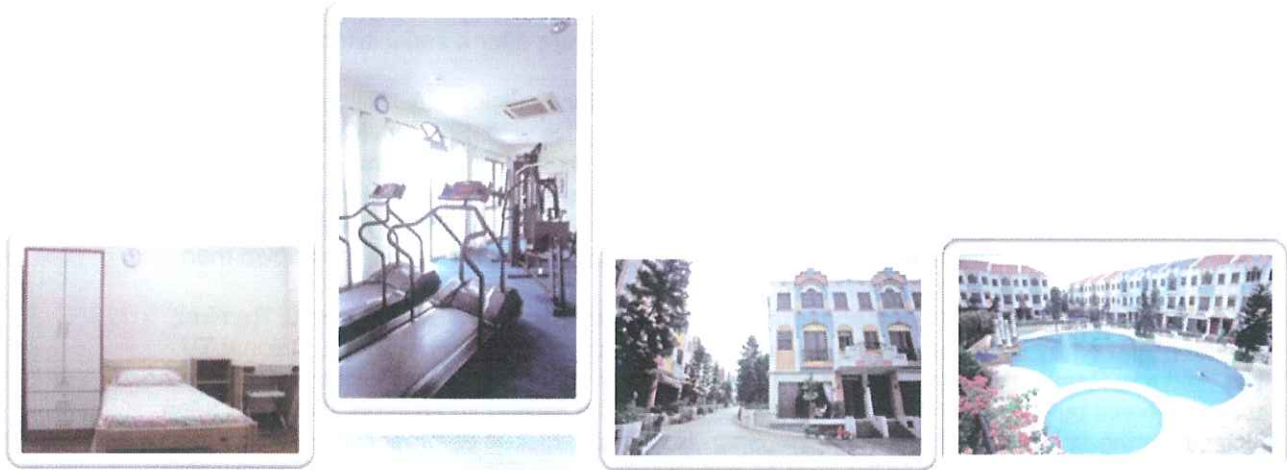

## Home Stay

#### Facilities and Services Available

Swimming pool, gymnasium and security post. The room is air-conditioned with a single bed, wardrobe and a study table. The MRT is 5 minutes walk away.

Transportation to school : About 35 minutes (using public transport- train)

#### Facilities and Services Available

The rooms are air-conditioned with a single bed or doubled beds, furnished wardrobes and study tables. Spacious and clean

Transportation to school : About 35 minutes (using public transport- train)

### Facilities and Services Available

The rooms are air-conditioned with a single bed, small dressing table, air-conditioned, fan and small wardrobe. Spacious and clean

Transportation to school : About 45 minutes (using public transport-train)