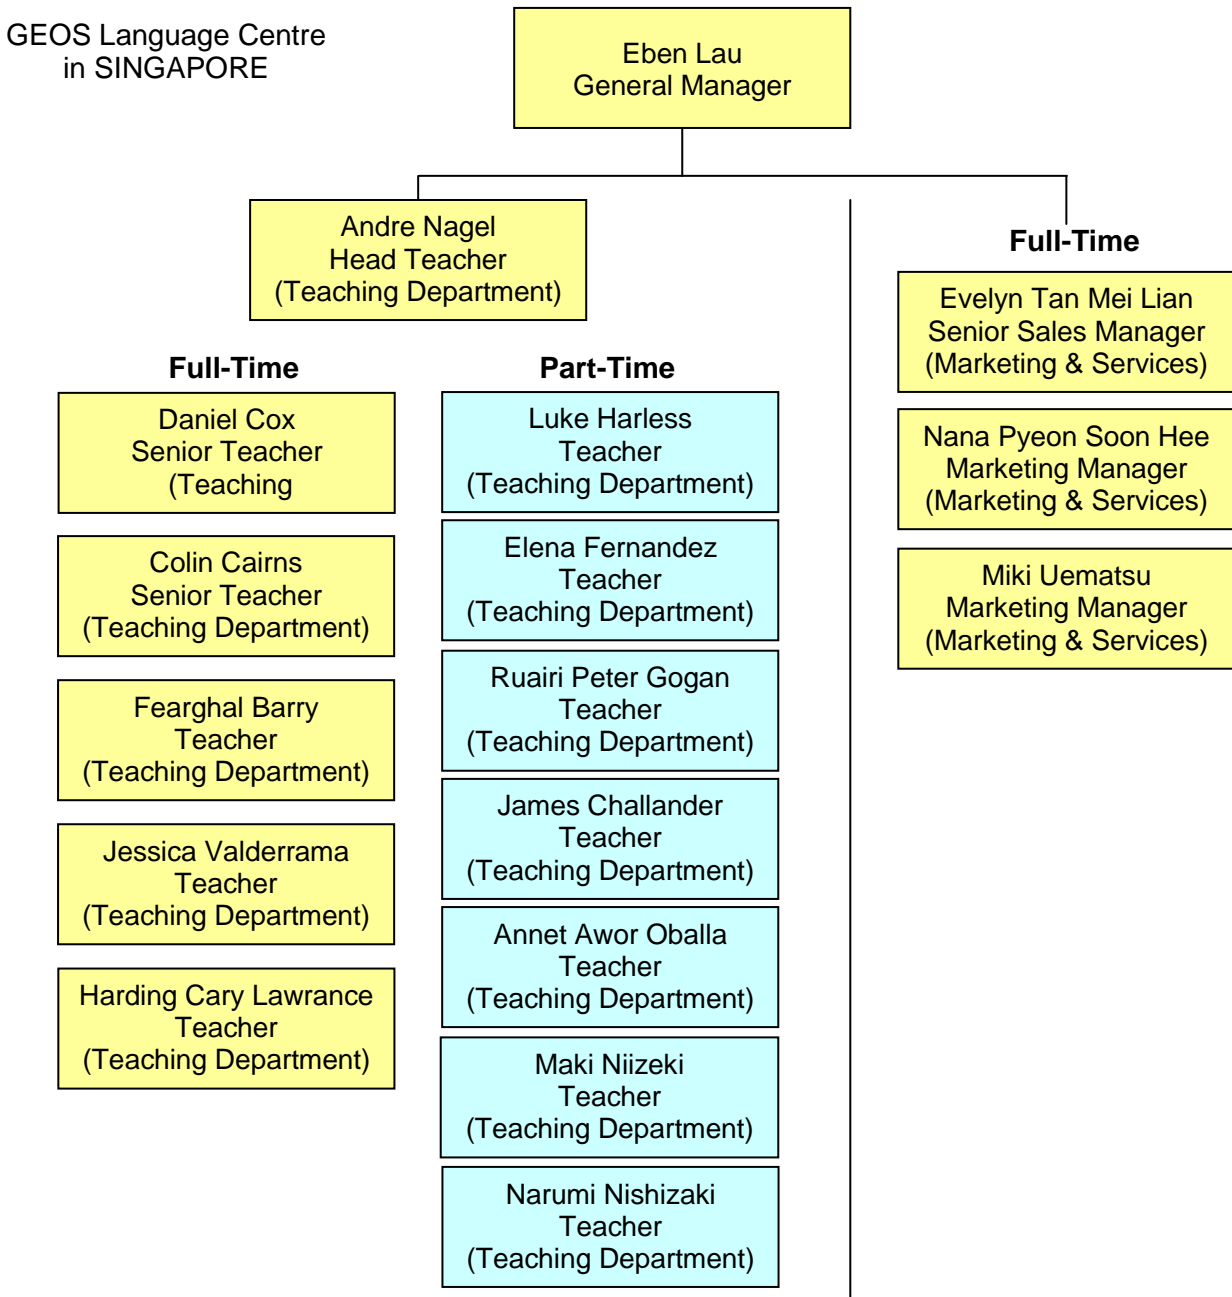

GEOS Language Centre

Singapore Shopping Centre
 190 Clemenceau Avenue
 #06-11 to #06-20
 Singapore 239924
 Tel: (65) 6734 6833/ 6734 7556

Co Reg No: 199706081Z

Academic and Examination Board

Courses and Teacher Deployment