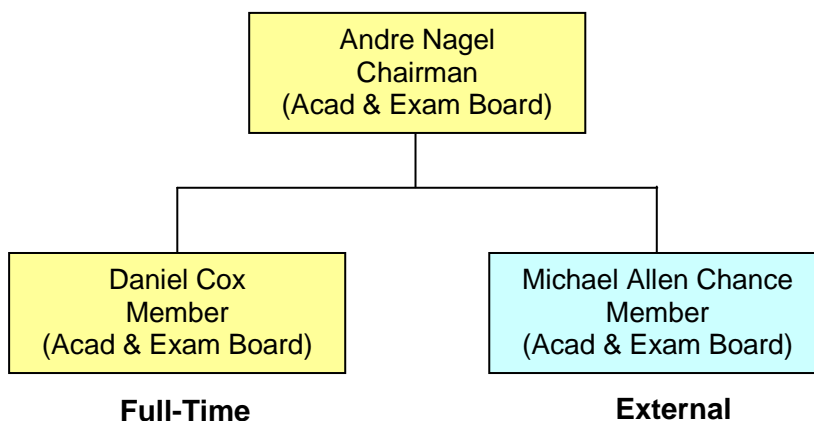

Academic and Examination Board

Courses and Teacher Deployment

Courses	Full-Time Teachers	Part-Time Teachers
Functional English – Elementary Functional English – Pre-Intermediate Functional English – Intermediate Functional English – Upper Intermediate Practical English – Elementary Practical English – Pre-Intermediate Practical English – Intermediate Practical English – Upper Intermediate	Jessica Valderrama Daniel ST Hill Cox Colin Cairns Andre Nagel Harding Cary Lawrance	
SPRINT English My Time English PRIVATE SPRINT/ Business English PRIVATE Mandarin/ Japanese English for KIDS	Harding Cary Lawrance Daniel ST Hill Cox Barry Fearghal Damien	Luke Harless Annet Awor Oballa Elena Fernandez Ruairi Peter Gogan James Challander Maki Niizeki Narumi Nishizaki